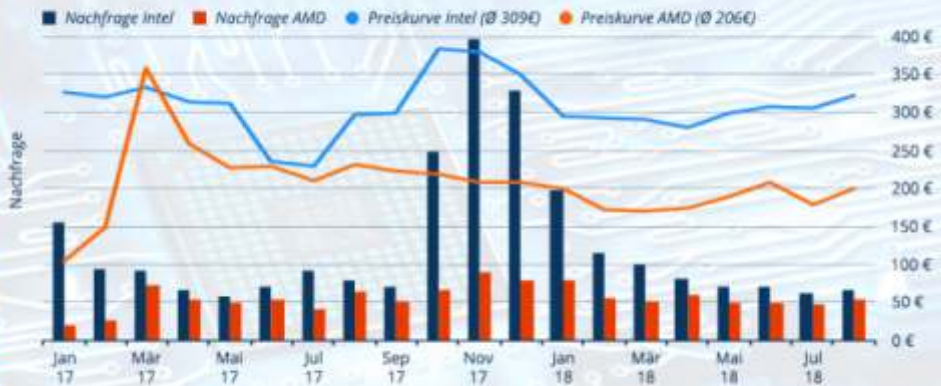

INTEL VS. AMD PROZESSOREN VON INTEL SIND BELIEBTER, ABER TEURER